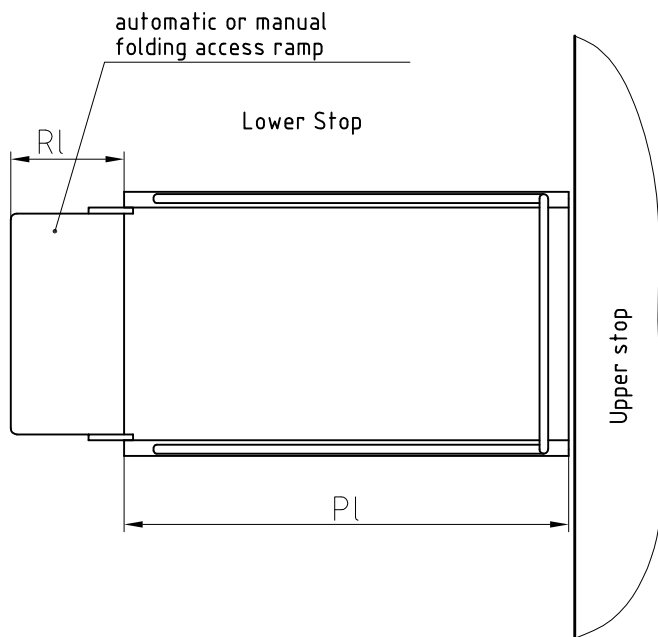

0 50 100

| | TYP 1 | TYP 2 |
|------------------------------------|---------------|---------------|
| Lifting Height | 595mm | 830mm |
| Height of platform | 100mm | 120mm |
| Width of platform inside (outside) | 710mm (810mm) | 785mm (890mm) |
| (Pl) Length of platf. | 1180mm | 1505mm |
| (Rl) Length of ramp | 410mm | 485mm |