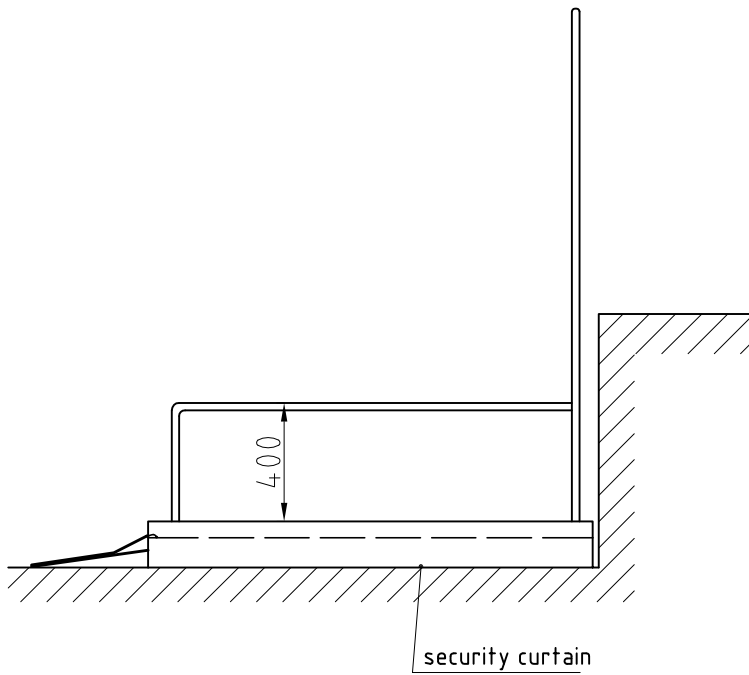

0 50 100

| | TYP 1 | TYP 2 |
|------------------------------------|---------------|---------------|
| Lifting Height | 595mm | 830mm |
| Height of platform | 100mm | 120mm |
| Width of platform inside (outside) | 710mm (810mm) | 785mm (890mm) |
| (Pl) Length of platf. | 1180mm | 1505mm |
| (Rl) Length of ramp | 410mm | 485mm |