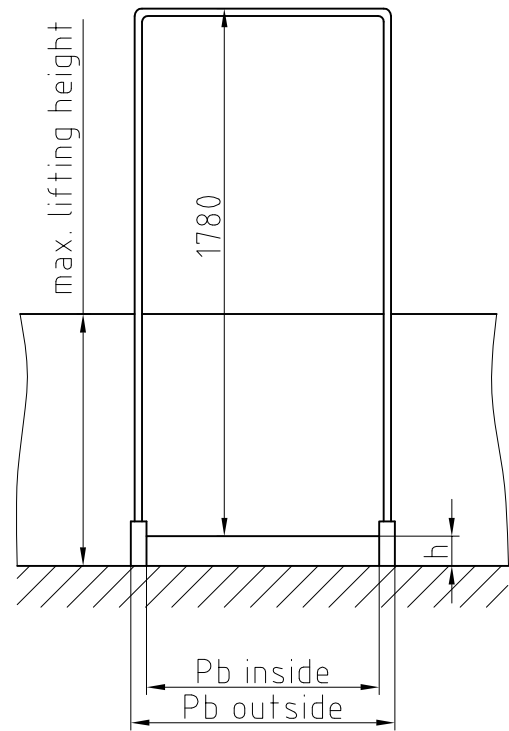

0 50 100

| | TYP 1 | TYP 2 |
|------------------------------------|---------------|---------------|
| Lifting Height | 595mm | 830mm |
| Height of platform | 100mm | 120mm |
| Width of platform inside (outside) | 710mm (810mm) | 785mm (890mm) |
| (Pl) Length of platf. | 1180mm | 1505mm |
| (Rl) Length of ramp | 410mm | 485mm |